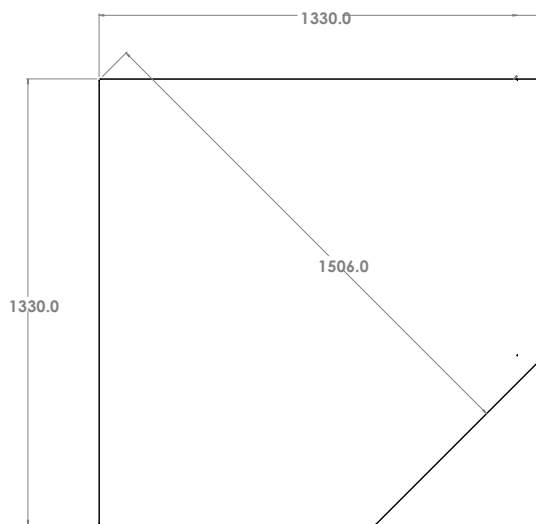

# Blaze King Sirocco 20 & 30 Steel Hearth Range

Sirocco Flat Wall Steel Hearth  
Code: HearthSCFW  
RRP \$459

Sirocco Narrow Flat Wall Steel Hearth  
Code: HearthBKFH  
RRP \$459

Sirocco Narrow Corner Hearth  
Code: HearthBKC  
RRP \$499

Sirocco Full Corner Hearth  
Code: HearthBKC  
RRP \$499