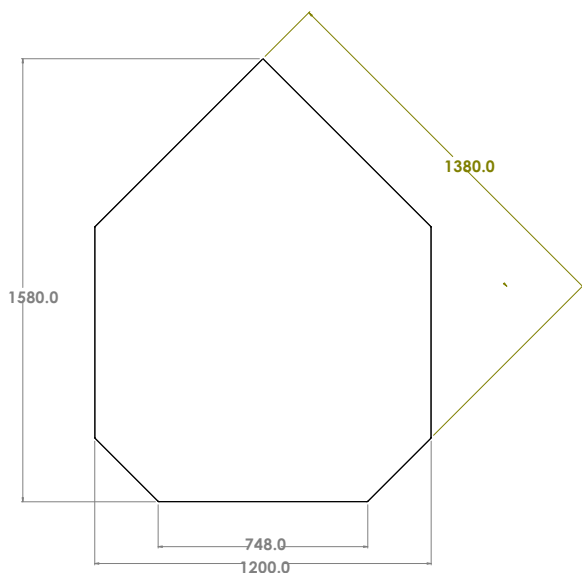

# Blaze King Sirocco 20 & 30 Steel Hearth Range

Sirocco Flat Wall Steel Hearth  
Code: HearthSCFW  
RRP \$459

Sirocco Narrow Flat Wall Steel Hearth  
Code: HearthBKFH  
RRP \$459

Sirocco Narrow Corner Hearth  
Code: HearthBKC  
RRP \$499