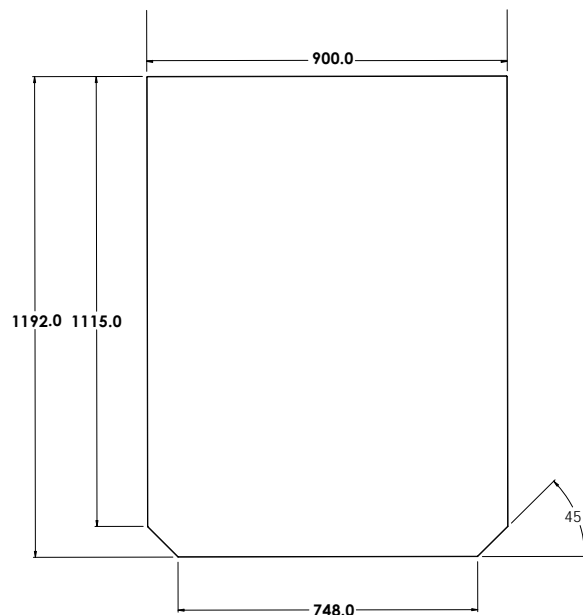

# Blaze King Sirocco 20 & 30 Steel Hearth Range

Sirocco Flat Wall Steel Hearth  
Code: HearthSCFW  
RRP \$459

Sirocco Narrow Flat Wall Steel Hearth  
Code: HearthBKFH  
RRP \$459

Sirocco Narrow Corner Hearth  
Code: HearthBKC  
RRP \$499

Sirocco Full Corner Hearth  
Code: HearthBKC  
RRP \$499