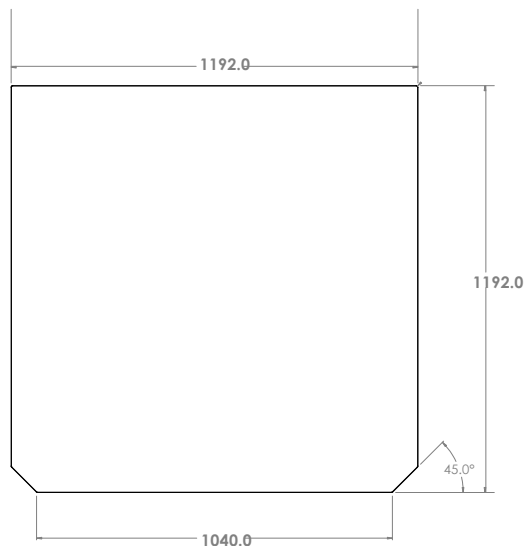

# Blaze King Sirocco 20 & 30 Steel Hearth Range

Sirocco Flat Wall Steel Hearth  
Code: HearthSCFW  
RRP \$459

Sirocco Narrow Flat Wall Steel Hearth  
Code: HearthBKFH  
RRP \$459

Sirocco Narrow Corner Hearth  
Code: HearthBKC  
RRP \$499

Sirocco Full Corner Hearth  
Code: HearthBKC  
RRP \$499