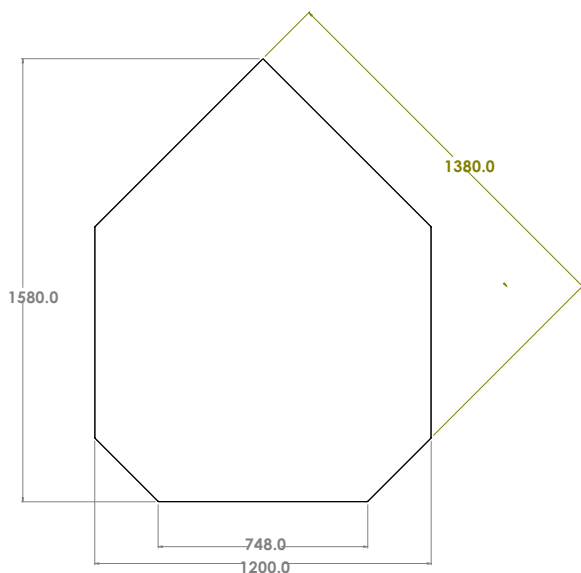

# Blaze King Chinook 20 & 30 Steel Hearth Range

Chinook Flat Wall Steel Hearth  
Code: HearthCKFW  
RRP \$499

Chinook Narrow Corner Hearth  
Code: HearthBKC  
RRP \$499

Chinook Full Corner Hearth  
Code: HearthBKC  
RRP \$499