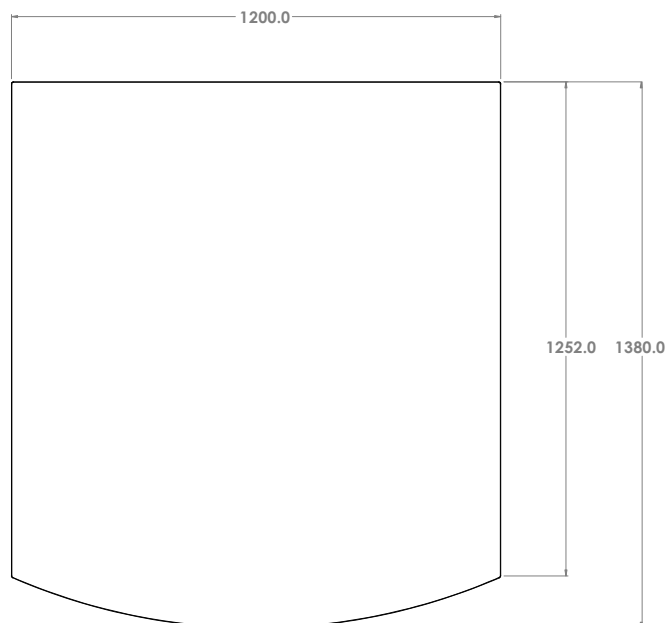

# Blaze King Chinook 20 & 30 Steel Hearth Range

Chinook Flat Wall Steel Hearth  
Code: HearthCKFW  
RRP \$499

Chinook Narrow Corner Hearth  
Code: HearthBKC  
RRP \$499

Chinook Full Corner Hearth  
Code: HearthBKC  
RRP \$499