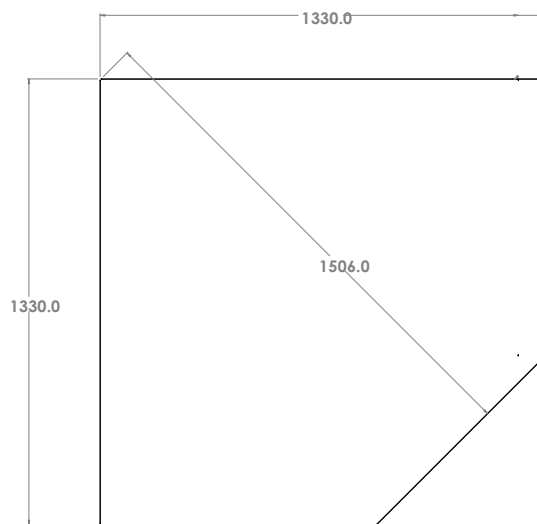

# Blaze King Chinook 20 & 30 Steel Hearth Range

Chinook Flat Wall Steel Hearth  
Code: HearthCKFW  
RRP \$499

Chinook Narrow Corner Hearth  
Code: HearthBKC  
RRP \$499

Chinook Full Corner Hearth  
Code: HearthBKC  
RRP \$499